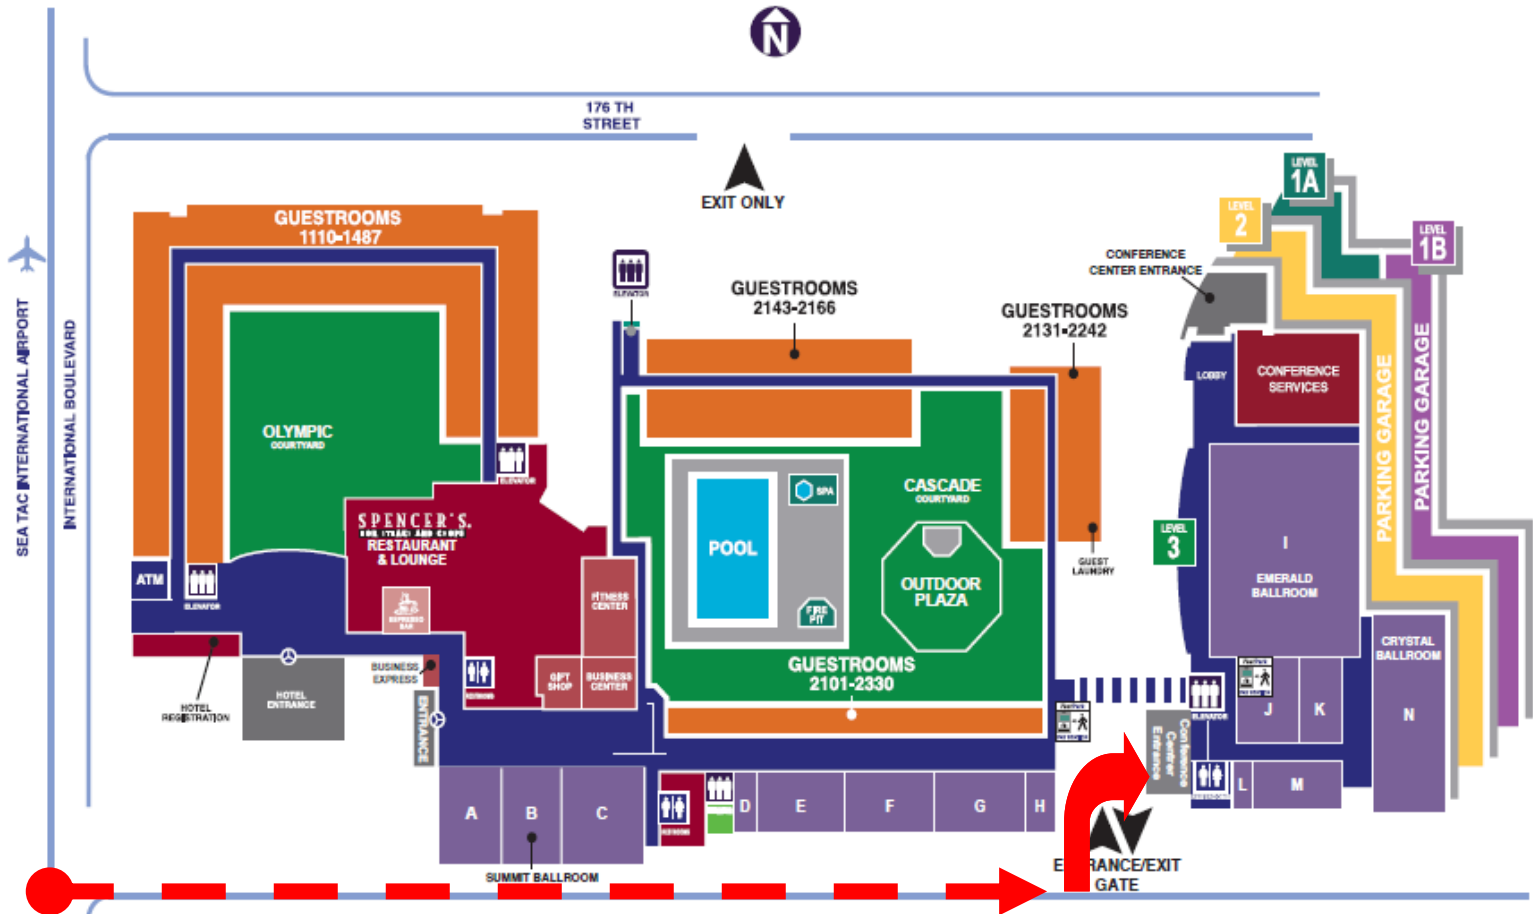

Hilton Seattle Airport
17620 International Boulevard
Seattle, WA 98188

- A. Glacier
- B. Horizon
- C. Alpine
- A. B. C. Summit Ballroom
- D. Board Room
- E. Columbia
- F. Elliott
- G. Residents

- MEETING ROOMS
- GUEST ROOMS
- SERVICES

- H. Harbor
- I. Emerald Ballroom
- J. Orcas
- K. San Juan
- L. Whidbey
- M. Mercer
- N. Crystal Ballroom